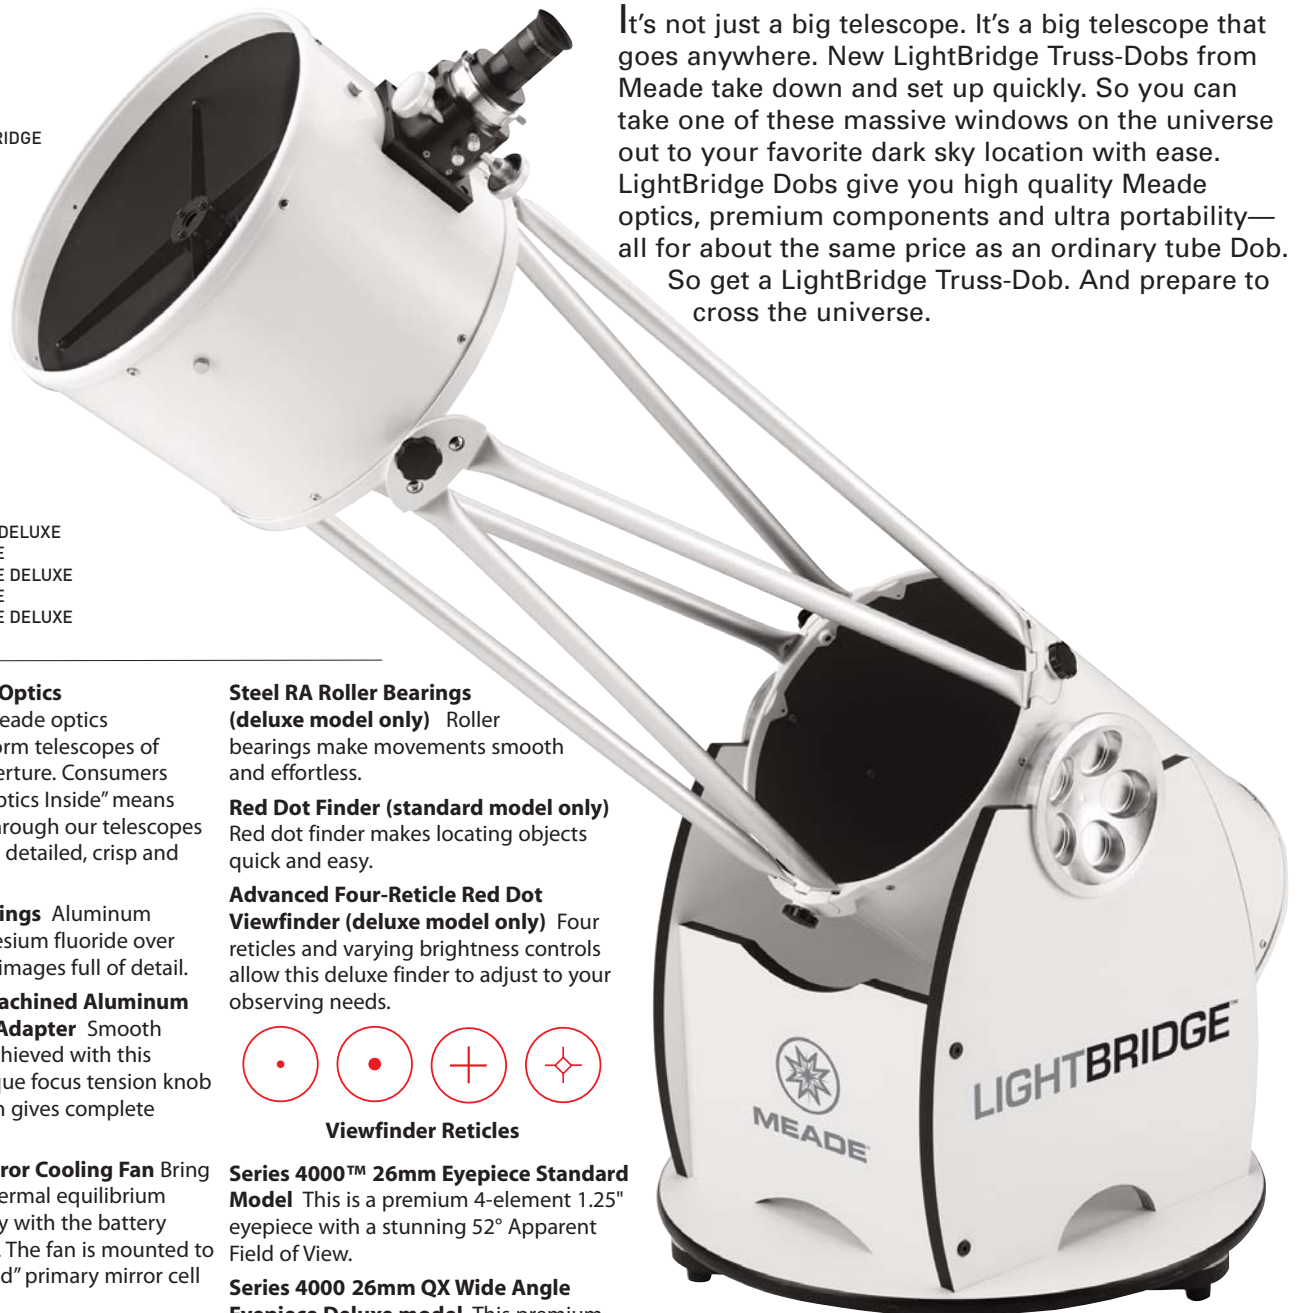

It's not just a big telescope. It's a big telescope that goes anywhere. New LightBridge Truss-Dobs from Meade take down and set up quickly. So you can take one of these massive windows on the universe out to your favorite dark sky location with ease. LightBridge Dobs give you high quality Meade optics, premium components and ultra portability—all for about the same price as an ordinary tube Dob. So get a LightBridge Truss-Dob. And prepare to cross the universe.

Built-In Primary Mirror Cooling Fan Bring the telescope into thermal equilibrium quickly and efficiently with the battery powered cooling fan. The fan is mounted to the rear of the "vented" primary mirror cell for fast cool down.

Steel RA Roller Bearings (deluxe model only) Roller bearings make movements smooth and effortless.

Red Dot Finder (standard model only) Red dot finder makes locating objects quick and easy.

Advanced Four-Reticle Red Dot Viewfinder (deluxe model only) Four reticles and varying brightness controls allow this deluxe finder to adjust to your observing needs.

Viewfinder Reticles

Series 4000™ 26mm Eyepiece Standard Model This is a premium 4-element 1.25" eyepiece with a stunning 52° Apparent Field of View.

Series 4000 26mm QX Wide Angle Eyepiece Deluxe model This premium eyepiece has a 2" optical design, and boasts a whopping 70° Apparent Field of View